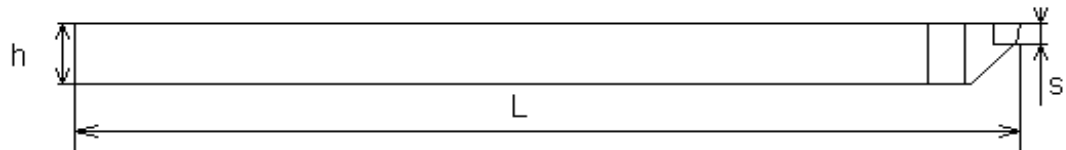

Burins de décolletage à crochet référence 130

Hakenstähle Artikel Nr. 130

Hook tools reference 130

Référence	h x b (mm)	t x s (mm)	L (mm)	K10	K01	K05	H10F	Ramet 1	8UF	12UF
130,0620 L	6 x 6	2 x 3,0	130	♦	♦	♦	♦	♦	♦	♦
130,0620 R	6 x 6	2 x 3,0	130	♦	♦	♦	♦	♦	♦	♦
130,0720 L	7 x 7	2 x 3,0	140	♦	♦	♦	♦	♦	♦	♦
130,0725 L	7 x 7	2,5 x 3,0	140	♦	○	♦	♦	♦	♦	○
130,0730 L	7 x 7	3 x 3,0	140	♦	○	♦	♦	♦	♦	○
130,0720 R	7 x 7	2 x 3,0	140	♦	♦	♦	♦	♦	♦	♦
130,0725 R	7 x 7	2,5 x 3,0	140	♦	○	♦	♦	♦	♦	○
130,0730 R	7 x 7	3 x 3,0	140	♦	○	♦	♦	♦	♦	○
130,0820 L	8 x 8	2 x 3,0	140	♦	♦	♦	♦	♦	♦	♦
130,0825 L	8 x 8	2,5 x 3,0	140	♦	○	♦	♦	♦	♦	○
130,0830 L	8 x 8	3 x 3,0	140	♦	○	♦	♦	♦	♦	○
130,0840 L	8 x 8	4 x 3,0	140	♦	○	○	♦	♦	○	○
130,0820 R	8 x 8	2 x 3,0	140	♦	♦	♦	♦	♦	♦	♦
130,0825 R	8 x 8	2,5 x 3,0	140	♦	○	♦	♦	♦	♦	○
130,0830 R	8 x 8	3 x 3,0	140	♦	○	♦	♦	♦	♦	○
130,0840 R	8 x 8	4 x 3,0	140	♦	○	○	♦	♦	○	○
130,1020 L	10 x 10	2 x 4,0	140	♦	♦	♦	♦	♦	♦	♦
130,1025 L	10 x 10	2,5 x 4,0	140	♦	♦	♦	♦	♦	♦	♦
130,1030 L	10 x 10	3 x 4,0	140	♦	♦	♦	♦	♦	♦	♦
130,1040 L	10 x 10	4 x 4,0	140	♦	○	♦	♦	♦	○	○
130,1020 R	10 x 10	2 x 4,0	140	♦	♦	♦	♦	♦	♦	♦
130,1025 R	10 x 10	2,5 x 4,0	140	♦	♦	♦	♦	♦	♦	♦
130,1030 R	10 x 10	3 x 4,0	140	♦	♦	♦	♦	♦	♦	♦
130,1040 R	10 x 10	4 x 4,0	140	♦	○	♦	♦	♦	○	○
130,1220 L	12 x 12	2 x 4,0	140	♦	♦	♦	♦	♦	♦	♦