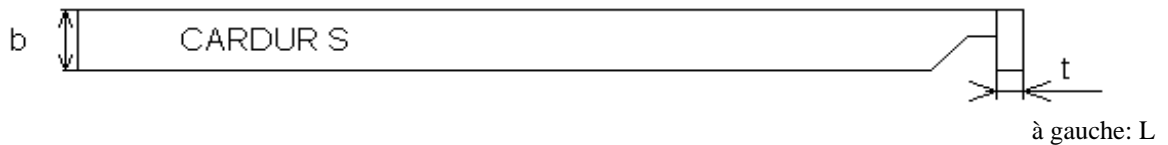

Burins de décolletage à crochet référence 130

Hakenstähle Artikel Nr. 130

Hook tools reference 130

Référence	h x b (mm)	t x s (mm)	L (mm)	K10	K01	K05	H10F	Ramet 1	8UF	12UF
130,0620 L	6 x 6	2 x 3,0	130	♦	♦	♦	♦	♦	♦	♦
130,0620 R	6 x 6	2 x 3,0	130	♦	♦	♦	♦	♦	♦	♦
130,0720 L	7 x 7	2 x 3,0	140	♦	♦	♦	♦	♦	♦	♦
130,0725 L	7 x 7	2,5 x 3,0	140	♦	○	♦	♦	♦	♦	○
130,0730 L	7 x 7	3 x 3,0	140	♦	○	♦	♦	♦	♦	○
130,0720 R	7 x 7	2 x 3,0	140	♦	♦	♦	♦	♦	♦	♦
130,0725 R	7 x 7	2,5 x 3,0	140	♦	○	♦	♦	♦	♦	○
130,0730 R	7 x 7	3 x 3,0	140	♦	○	♦	♦	♦	♦	○
130,0820 L	8 x 8	2 x 3,0	140	♦	♦	♦	♦	♦	♦	♦
130,0825 L	8 x 8	2,5 x 3,0	140	♦	○	♦	♦	♦	♦	○
130,0830 L	8 x 8	3 x 3,0	140	♦	○	♦	♦	♦	♦	○
130,0840 L	8 x 8	4 x 3,0	140	♦	○	○	♦	♦	○	○
130,0820 R	8 x 8	2 x 3,0	140	♦	♦	♦	♦	♦	♦	♦
130,0825 R	8 x 8	2,5 x 3,0	140	♦	○	♦	♦	♦	♦	○
130,0830 R	8 x 8	3 x 3,0	140	♦	○	♦	♦	♦	♦	○
130,0840 R	8 x 8	4 x 3,0	140	♦	○	○	♦	♦	○	○
130,1020 L	10 x 10	2 x 4,0	140	♦	♦	♦	♦	♦	♦	♦
130,1025 L	10 x 10	2,5 x 4,0	140	♦	♦	♦	♦	♦	♦	♦
130,1030 L	10 x 10	3 x 4,0	140	♦	♦	♦	♦	♦	♦	♦
130,1040 L	10 x 10	4 x 4,0	140	♦	○	♦	♦	♦	○	○
130,1020 R	10 x 10	2 x 4,0	140	♦	♦	♦	♦	♦	♦	♦
130,1025 R	10 x 10	2,5 x 4,0	140	♦	♦	♦	♦	♦	♦	♦
130,1030 R	10 x 10	3 x 4,0	140	♦	♦	♦	♦	♦	♦	♦
130,1040 R	10 x 10	4 x 4,0	140	♦	○	♦	♦	♦	○	○
130,1220 L	12 x 12	2 x 4,0	140	♦	♦	♦	♦	♦	♦	♦