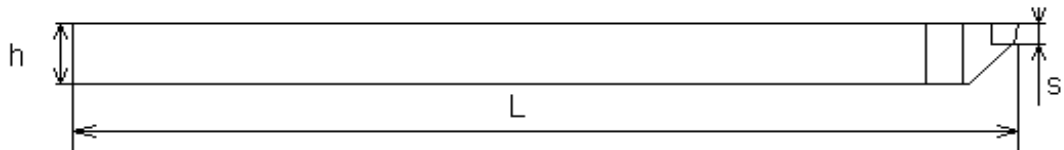

Référence	h x b (mm)	t x s (mm)	L (mm)	K10	K01	K05	H10F	Ramet 1	8UF	12UF
130,1225 L	12 x 12	2,5 x 4,0	140	♦	♦	♦	♦	♦	♦	♦
130,1230 L	12 x 12	3 x 4,0	140	♦	♦	♦	♦	♦	♦	♦
130,1240 L	12 x 12	4 x 4,0	140	♦	○	♦	♦	♦	○	○
130,1250 L	12 x 12	5 x 4,0	140	♦	○	○	♦	♦	○	○
130,1220 R	12 x 12	2 x 4,0	140	♦	♦	♦	♦	♦	♦	♦
130,1225 R	12 x 12	2,5 x 4,0	140	♦	♦	♦	♦	♦	♦	♦
130,1230 R	12 x 12	3 x 4,0	140	♦	♦	♦	♦	♦	♦	♦
130,1240 R	12 x 12	4 x 4,0	140	♦	○	♦	♦	♦	○	○
130,1250 R	12 x 12	5 x 4,0	140	♦	○	○	♦	♦	○	○
130,1430 L	14 x 14	3 x 4,0	140	♦	♦	♦	♦	♦	♦	♦
130,1440 L	14 x 14	4 x 4,0	140	♦	○	♦	♦	♦	○	○
130,1450 L	14 x 14	5 x 4,0	140	♦	○	○	♦	♦	○	○
130,1430 R	14 x 14	3 x 4,0	140	♦	♦	♦	♦	♦	♦	♦
130,1440 R	14 x 14	4 x 4,0	140	♦	○	♦	♦	♦	○	○
130,1450 R	14 x 14	5 x 4,0	140	♦	○	○	♦	♦	○	○
130,1630 L	16 x 16	3 x 4,0	140	♦	♦	♦	♦	♦	♦	♦
130,1640 L	16 x 16	4 x 4,0	140	♦	○	♦	♦	♦	○	○
130,1650 L	16 x 16	5 x 4,0	140	♦	○	○	♦	♦	○	○
130,1630 R	16 x 16	3 x 4,0	140	♦	♦	♦	♦	♦	♦	♦
130,1640 R	16 x 16	4 x 4,0	140	♦	○	♦	♦	♦	○	○
130,1650 R	16 x 16	5 x 4,0	140	♦	○	○	♦	♦	○	○

■ disponible du stock
♦ disponible sous 2 à 3 semaines
○ non livrable

aus Lager lieferbar
Lieferzeit unter 2 bis 3 Wochen
nicht lieferbar

available from stock
lead time with 2 or 3 weeks
not available