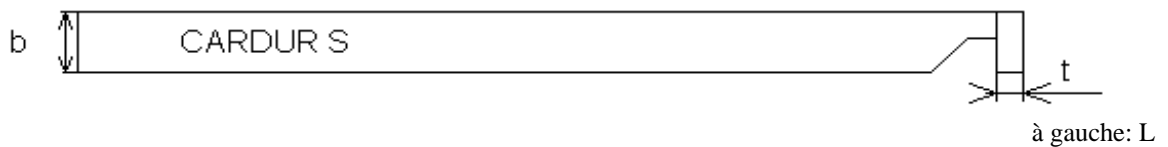

Référence	h x b (mm)	t x s (mm)	L (mm)	K10	K01	K05	H10F	Ramet 1	8UF	12UF
130,1225 L	12 x 12	2,5 x 4,0	140	♦	♦	♦	♦	♦	♦	♦
130,1230 L	12 x 12	3 x 4,0	140	♦	♦	♦	♦	♦	♦	♦
130,1240 L	12 x 12	4 x 4,0	140	♦	○	♦	♦	♦	○	○
130,1250 L	12 x 12	5 x 4,0	140	♦	○	○	♦	♦	○	○
130,1220 R	12 x 12	2 x 4,0	140	♦	♦	♦	♦	♦	♦	♦
130,1225 R	12 x 12	2,5 x 4,0	140	♦	♦	♦	♦	♦	♦	♦
130,1230 R	12 x 12	3 x 4,0	140	♦	♦	♦	♦	♦	♦	♦
130,1240 R	12 x 12	4 x 4,0	140	♦	○	♦	♦	♦	○	○
130,1250 R	12 x 12	5 x 4,0	140	♦	○	○	♦	♦	○	○
130,1430 L	14 x 14	3 x 4,0	140	♦	♦	♦	♦	♦	♦	♦
130,1440 L	14 x 14	4 x 4,0	140	♦	○	♦	♦	♦	○	○
130,1450 L	14 x 14	5 x 4,0	140	♦	○	○	♦	♦	○	○
130,1430 R	14 x 14	3 x 4,0	140	♦	♦	♦	♦	♦	♦	♦
130,1440 R	14 x 14	4 x 4,0	140	♦	○	♦	♦	♦	○	○
130,1450 R	14 x 14	5 x 4,0	140	♦	○	○	♦	♦	○	○
130,1630 L	16 x 16	3 x 4,0	140	♦	♦	♦	♦	♦	♦	♦
130,1640 L	16 x 16	4 x 4,0	140	♦	○	♦	♦	♦	○	○
130,1650 L	16 x 16	5 x 4,0	140	♦	○	○	♦	♦	○	○
130,1630 R	16 x 16	3 x 4,0	140	♦	♦	♦	♦	♦	♦	♦
130,1640 R	16 x 16	4 x 4,0	140	♦	○	♦	♦	♦	○	○
130,1650 R	16 x 16	5 x 4,0	140	♦	○	○	♦	♦	○	○

■ disponible du stock
♦ disponible sous 2 à 3 semaines
○ non livrable

aus Lager lieferbar
Lieferzeit unter 2 bis 3 Wochen
nicht lieferbar

available from stock
lead time with 2 or 3 weeks
not available